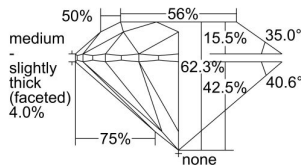

GIA®

FACSIMILE

GIA REPORT 1499402557

Verify this report at GIA.edu

GIA NATURAL DIAMOND DOSSIER®

May 21, 2024
GIA Report Number 1499402557
Shape and Cutting Style ..... Round Brilliant
Measurements ..... 5.92 - 5.96 x 3.70 mm

GRADING RESULTS

Carat Weight ..... 0.81 carat
Color Grade ..... F
Clarity Grade S11
Cut Grade ..... Excellent

ADDITIONAL GRADING INFORMATION

Polish ..... Excellent
Symmetry ..... Excellent
Fluorescence ..... Faint
Clarity Characteristics..... Crystal, Needle
Inscription(s): GIA 1499402557

PROPORTIONS

Profile to actual proportions

GRADING SCALES

GIA COLOR SCALE	GIA CLARITY SCALE	GIA CUT SCALE	
D	FLAWLESS	EXCELLENT	
E	INTERNALLY FLAWLESS		
F		VVS₁	VERY GOOD
G	VVS₂		
H	VS₁	GOOD	
I	VS₂		
J	S1₁	FAIR	
K	S1₂		
L	I₁	POOR	
M	I₂		
N	I₃		
O			
P			
Q			
R			
S			
T			
U			
V			
W			
X			
Y			
Z