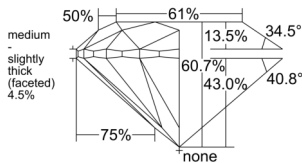

GIA®

FACSIMILE

GIA REPORT 6525832548

Verify this report at GIA.edu

GIA NATURAL DIAMOND DOSSIER®

July 17, 2025
GIA Report Number 6525832548
Shape and Cutting Style ..... Round Brilliant
Measurements ..... 5.68 - 5.72 x 3.46 mm

GRADING RESULTS

Carat Weight ..... 0.70 carat
Color Grade I
Clarity Grade VS1
Cut Grade ..... Excellent

ADDITIONAL GRADING INFORMATION

Polish ..... Excellent
Symmetry ..... Excellent
Fluorescence ..... None
Clarity Characteristics..... Crystal, Needle, Pinpoint
Inscription(s): GIA 6525832548

PROPORTIONS

Profile to actual proportions

GRADING SCALES

GIA COLOR SCALE	GIA CLARITY SCALE	GIA CUT SCALE	
D	FLAWLESS	EXCELLENT	
E	INTERNALLY FLAWLESS		
F		VVS₁	VERY GOOD
G	VVS₂		
H	VS₁	GOOD	
I	VS₂		
J	SI₁	FAIR	
K	SI₂		
L	I₁	POOR	
M	I₂		
N	I₃		
O			
P			
Q			
R			
S			
T			
U			
V			
W			
X			
Y			
Z