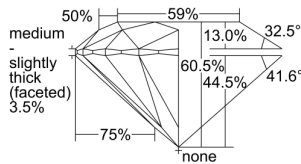

GIA®

FACSIMILE

GIA REPORT

7483337642

Verify this report at GIA.edu

GIA NATURAL DIAMOND DOSSIER®

January 23, 2024
GIA Report Number **7483337642**
Shape and Cutting Style ..... **Round Brilliant**
Measurements ..... **3.48 - 3.49 x 2.11 mm**

GRADING RESULTS

Carat Weight ..... **0.15 carat**
Color Grade ..... **D**
Clarity Grade **VS2**
Cut Grade ..... **Excellent**

ADDITIONAL GRADING INFORMATION

Polish ..... **Excellent**
Symmetry ..... **Excellent**
Fluorescence ..... **None**
Clarity Characteristics ..... **Cloud, Crystal**
Inscription(s): **GIA 7483337642**

PROPORTIONS

Profile to actual proportions

GRADING SCALES

GIA COLOR SCALE	GIA CLARITY SCALE	GIA CUT SCALE	
D	FLAWLESS	EXCELLENT	
E	INTERNALLY FLAWLESS		
F		VVS₁	VERY GOOD
G	VVS₂		
H	VS₁	GOOD	
I	VS₂		
J	SI₁	FAIR	
K	SI₂		
L	I₁	POOR	
M			I₂
N	I₃		
O			
P			
Q			
R			
S			
T			
U			
V			
W			
X			
Y			
Z