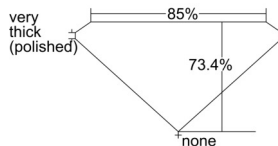

GIA®

FACSIMILE

GIA REPORT 5231456949

Verify this report at GIA.edu

GIA NATURAL DIAMOND DOSSIER®

December 06, 2024
GIA Report Number 5231456949
Shape and Cutting Style ..... Square Modified Brilliant
Measurements ..... 3.23 x 3.13 x 2.30 mm

GRADING RESULTS

Carat Weight ..... 0.19 carat
Color Grade ..... E
Clarity Grade VS2

ADDITIONAL GRADING INFORMATION

Polish ..... Good
Symmetry ..... Good
Fluorescence ..... None
Clarity Characteristics ..... Crystal, Cavity, Feather
Inscription(s): GIA 5231456949

PROPORTIONS

Profile not to actual proportions

GRADING SCALES

GIA COLOR SCALE		GIA CLARITY SCALE	
COLORLESS	D	VERY VERY SLIGHTLY INCLUDED	FLAWLESS
	E		INTERNALLY FLAWLESS
	F		VVS₁
	G		VVS₂
	H		VS₁
	I		VS₂
	J		SI₁
	K		SI₂
	L		I₁
	M		I₂
NEAR COLORLESS	N	SLIGHTLY INCLUDED	I₃
	O		
	P		
	Q		
FAINT	R		
	S		
	T		
	U		
VERY LIGHT	V		
	W		
	X		
	Y		
LIGHT	Z