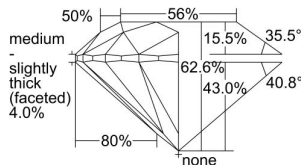

GIA®

FACSIMILE

GIA REPORT 3425802673

Verify this report at GIA.edu

GIA NATURAL DIAMOND DOSSIER®

March 28, 2022
GIA Report Number **3425802673**
Shape and Cutting Style ..... **Round Brilliant**
Measurements ..... **5.91 - 5.94 x 3.71 mm**

GRADING RESULTS

Carat Weight ..... **0.81 carat**
Color Grade ..... **E**
Clarity Grade **VS2**
Cut Grade ..... **Excellent**

ADDITIONAL GRADING INFORMATION

Polish ..... **Excellent**
Symmetry ..... **Excellent**
Fluorescence ..... **None**
Clarity Characteristics ..... **Crystal**
Inscription(s): **GIA 3425802673**

PROPORTIONS

Profile to actual proportions

GRADING SCALES

GIA COLOR SCALE

COLORED	D
	E
	F
	G
	H
	I
	J
NEAR COLORLESS	K
	L
Faint	M
	N
	O
	P
Very Light	R
	S
	T
	U
	V
	W
	X
	Y
Light	Z

GIA CLARITY SCALE

FLAWLESS	VERY VERY SLIGHTLY INCLUDED	VVS₁	VVS₂	VS₁	VS₂	SLIGHTLY INCLUDED	SI₁	SI₂	I₁	I₂	I₃	
												INTERNAL FLAWLESS

GIA CUT SCALE

EXCELLENT
VERY GOOD
GOOD
FAIR
POOR