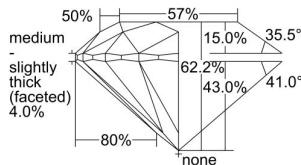

GIA®

FACSIMILE

GIA REPORT 6442535759

Verify this report at GIA.edu

GIA NATURAL DIAMOND DOSSIER®

October 31, 2022
GIA Report Number **6442535759**
Shape and Cutting Style ..... **Round Brilliant**
Measurements ..... **4.41 - 4.45 x 2.76 mm**

GRADING RESULTS

Carat Weight ..... **0.33 carat**
Color Grade ..... **D**
Clarity Grade **VS1**
Cut Grade ..... **Excellent**

ADDITIONAL GRADING INFORMATION

Polish ..... **Excellent**
Symmetry ..... **Excellent**
Fluorescence ..... **None**
Clarity Characteristics..... **Crystal, Cloud, Needle, Pinpoint**
Inscription(s): **GIA 6442535759**

PROPORTIONS

Profile to actual proportions

GRADING SCALES

GIA COLOR SCALE

COLORESS	D
	E
	F
	G
	H
	I
	J
NEAR COLORESS	K
	L
FANIT	M
	N
	O
	P
VERY LIGHT	R
	S
	T
	U
	V
	W
	X
	Y
LIGHT	Z

GIA CLARITY SCALE

VERY VERY SLIGHTLY INCLUDED	FLAWLESS
	INTERNALLY FLAWLESS
VERY SLIGHTLY INCLUDED	VVS₁
	VVS₂
SLIGHTLY INCLUDED	VS₁
	VS₂
INCLUDED	SI₁
	SI₂
	I₁
	I₂
	I₃

GIA CUT SCALE

EXCELLENT
VERY GOOD
GOOD
FAIR
POOR