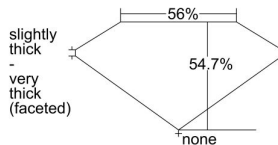

GIA®

FACSIMILE

GIA REPORT 2176470849

Verify this report at gia.edu

GIA DIAMOND DOSSIER®

August 05, 2014
GIA Report Number 2176470849
Shape and Cutting Style ..... Pear Brilliant
Measurements ..... 6.63 x 4.70 x 2.57 mm

GRADING RESULTS

Carat Weight ..... 0.48 carat
Color Grade ..... D
Clarity Grade VS1

ADDITIONAL GRADING INFORMATION

Polish ..... Good
Symmetry ..... Good
Fluorescence ..... None
Clarity Characteristics ..... Crystal
Inscription(s): GIA 2176470849

PROPORTIONS

Profile not to actual proportions

GRADING SCALES

GIA COLOR SCALE		GIA CLARITY SCALE	
COLORLESS	D	VERY VERY SLIGHTLY INCLUDED	FLAWLESS
	E		INTERNALLY FLAWLESS
	F		VVS₁
	G		VVS₂
	H		VS₁
	I		VS₂
	J		SI₁
	K		SI₂
	L		I₁
	M		I₂
NEAR COLORLESS	N	SLIGHTLY INCLUDED	I₃
	O		
	P		
	Q		
FAINT	R		
	S		
	T		
	U		
VERY LIGHT	V		
	W		
	X		
	Y		
LIGHT	Z