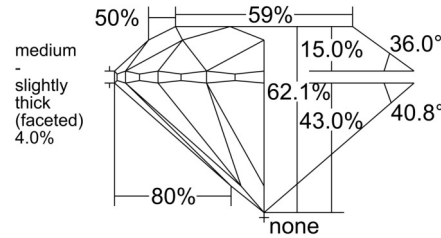

GIA NATURAL DIAMOND GRADING REPORT

January 21, 2026
GIA Report Number 7546469195
Shape and Cutting Style ..... Round Brilliant
Measurements ..... 9.17 - 9.24 x 5.72 mm

GRADING RESULTS

Carat Weight ..... 3.03 carat
Color Grade ..... M
Clarity Grade VS2
Cut Grade ..... Excellent

ADDITIONAL GRADING INFORMATION

Polish ..... Excellent
Symmetry ..... Excellent
Fluorescence ..... Faint
Inscription(s): GIA 7546469195

Comments: Clouds are not shown. Pinpoints are not shown.

PROPORTIONS

Profile to actual proportions