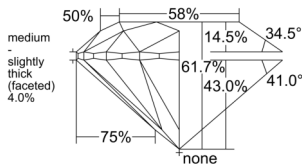

GIA®

FACSIMILE

GIA REPORT 6233831669

Verify this report at GIA.edu

GIA NATURAL DIAMOND DOSSIER®

January 02, 2026
GIA Report Number 6233831669
Shape and Cutting Style ..... Round Brilliant
Measurements ..... 5.11 - 5.15 x 3.17 mm

GRADING RESULTS

Carat Weight ..... 0.51 carat
Color Grade ..... D
Clarity Grade ..... Flawless
Cut Grade ..... Excellent

ADDITIONAL GRADING INFORMATION

Polish ..... Excellent
Symmetry ..... Excellent
Fluorescence ..... None
Clarity Characteristics ..... None
Inscription(s): GIA 6233831669

PROPORTIONS

Profile to actual proportions

GRADING SCALES

GIA COLOR SCALE	GIA CLARITY SCALE	GIA CUT SCALE	
D	FLAWLESS	EXCELLENT	
E	INTERNALLY FLAWLESS		
F		VVS₁	VERY GOOD
G	VVS₂		
H	VS₁	GOOD	
I	VS₂		
J	SI₁	FAIR	
K	SI₂		
L	I₁	POOR	
M			
N			
O	I₂		
P			
Q			
R	I₃		
S			
T			
U			
V			
W			
X			
Y			
Z