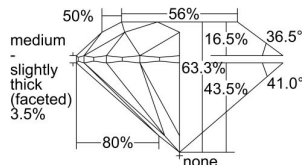

GIA®

FACSIMILE

GIA REPORT

7486537469

Verify this report at GIA.edu

GIA NATURAL DIAMOND DOSSIER®

February 09, 2024

GIA Report Number **7486537469**

Shape and Cutting Style ..... **Round Brilliant**

Measurements ..... **5.88 - 5.92 x 3.74 mm**

GRADING RESULTS

Carat Weight ..... **0.80 carat**

Color Grade ..... **E**

Clarity Grade **VS2**

Cut Grade ..... **Excellent**

ADDITIONAL GRADING INFORMATION

Polish ..... **Excellent**

Symmetry ..... **Excellent**

Fluorescence ..... **None**

Clarity Characteristics..... **Crystal**

Inscription(s): **GIA 7486537469**

PROPORTIONS

Profile to actual proportions

GRADING SCALES

GIA COLOR SCALE

COLOREDNESS	D
	E
	F
	G
	H
	I
	J
NEAR COLORLESS	K
	L
Faint	M
	N
	O
	P
Very Light	R
	S
	T
	U
	V
Light	W
	X
	Y
	Z

GIA CLARITY SCALE

FLAWLESS	VERY VERY SLIGHTLY INCLUDED	VS₁	VS₂	VS₁	VS₂	SLIGHTLY INCLUDED	SI₁	SI₂	I₁	I₂	I₃		
												FLAWLESS	INTERNALLY FLAWLESS

GIA CUT SCALE

EXCELLENT
VERY GOOD
GOOD
FAIR
POOR