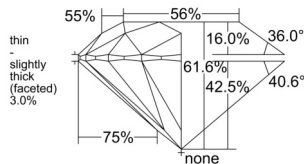

GIA®

FACSIMILE

GIA REPORT

6441676451

Verify this report at GIA.edu

GIA NATURAL DIAMOND DOSSIER®

July 11, 2025
GIA Report Number **6441676451**
Shape and Cutting Style ..... **Round Brilliant**
Measurements ..... **5.92 - 5.96 x 3.66 mm**

GRADING RESULTS

Carat Weight ..... **0.79 carat**
Color Grade ..... **D**
Clarity Grade ..... **Internally Flawless**
Cut Grade ..... **Excellent**

ADDITIONAL GRADING INFORMATION

Polish ..... **Excellent**
Symmetry ..... **Excellent**
Fluorescence ..... **None**
Clarity Characteristics ..... **Minor Details of Polish**
Inscription(s): **GIA 6441676451**

PROPORTIONS

GRADING SCALES

GIA COLOR SCALE

COLOREDNESS	D
	E
	F
	G
	H
	I
	J
NEAR COLORLESS	K
	L
FAIN	M
	N
	O
	P
VERY LIGHT	Q
	R
	S
	T
	U
	V
	W
	X
	Y
LIGHT	Z

GIA CLARITY SCALE

VERY VERY SLIGHTLY INCLUDED	FLAWLESS
	INTERNALLY FLAWLESS
VERY SLIGHTLY INCLUDED	VVS₁
	VVS₂
SLIGHTLY INCLUDED	VS₁
	VS₂
INCLUDED	SI₁
	SI₂
	I₁
	I₂
	I₃

GIA CUT SCALE

EXCELLENT
VERY GOOD
GOOD
FAIR
POOR