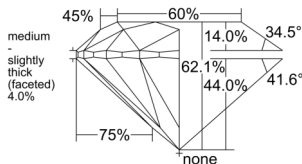

GIA®

FACSIMILE

GIA REPORT 1528958439

Verify this report at GIA.edu

GIA NATURAL DIAMOND DOSSIER®

July 29, 2025
GIA Report Number 1528958439
Shape and Cutting Style ..... Round Brilliant
Measurements ..... 6.17 - 6.19 x 3.84 mm

GRADING RESULTS

Carat Weight ..... 0.91 carat
Color Grade ..... E
Clarity Grade VVS1
Cut Grade ..... Excellent

ADDITIONAL GRADING INFORMATION

Polish ..... Excellent
Symmetry ..... Excellent
Fluorescence ..... Medium Blue
Clarity Characteristics..... Cloud, Pinpoint, Feather, Cavity
Inscription(s): GIA 1528958439

PROPORTIONS

Profile to actual proportions

GRADING SCALES

GIA COLOR SCALE	GIA CLARITY SCALE	GIA CUT SCALE	
D	FLAWLESS	EXCELLENT	
E	INTERNALLY FLAWLESS		
F		VVS₁	VERY GOOD
G	VVS₂		
H	VS₁	GOOD	
I	VS₂		
J	SI₁	FAIR	
K	SI₂		
L	I₁	POOR	
M			
N			
O	I₂		
P			
Q	I₃		
R			
S			
T			
U			
V			
W			
X			
Y			
Z