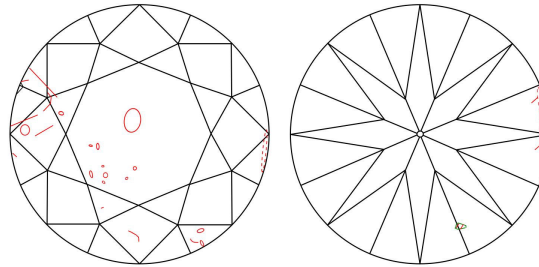

GIA NATURAL DIAMOND GRADING REPORT

July 19, 2024  
 GIA Report Number ..... 1499969640  
 Shape and Cutting Style ..... Round Brilliant  
 Measurements ..... 7.12 - 7.19 x 4.60 mm

GRADING RESULTS

Carat Weight ..... 1.50 carat  
 Color Grade ..... K  
 Clarity Grade ..... SI2  
 Cut Grade ..... Very Good

PROPORTIONS

Profile to actual proportions

CLARITY CHARACTERISTICS

KEY TO SYMBOLS\*

- Crystal
- ◌ Cloud
- ∩ Feather
- ◌ Cavity
- ∧ Indented Natural
- ∖ Needle
- ∧ Extra Facet

\* Red symbols denote internal characteristics (inclusions). Green or black symbols denote external characteristics (blemishes). Diagram is an approximate representation of the diamond, and symbols shown indicate type, position, and approximate size of clarity characteristics. All clarity characteristics may not be shown. Details of finish are not shown.