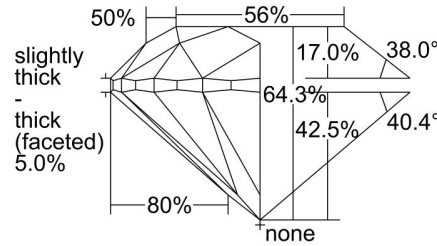

GIA NATURAL DIAMOND GRADING REPORT

July 19, 2024  
 GIA Report Number ..... 1499969640  
 Shape and Cutting Style ..... Round Brilliant  
 Measurements ..... 7.12 - 7.19 x 4.60 mm

GRADING RESULTS

Carat Weight ..... 1.50 carat  
 Color Grade ..... K  
 Clarity Grade ..... SI2  
 Cut Grade ..... Very Good

PROPORTIONS

Profile to actual proportions

CLARITY CHARACTERISTICS

KEY TO SYMBOLS\*

- Crystal
- ◌ Cloud
- ∩ Feather
- ◌ Cavity
- ∧ Indented Natural
- ∖ Needle
- ∧ Extra Facet

\* Red symbols denote internal characteristics (inclusions). Green or black symbols denote external characteristics (blemishes). Diagram is an approximate representation of the diamond, and symbols shown indicate type, position, and approximate size of clarity characteristics. All clarity characteristics may not be shown. Details of finish are not shown.