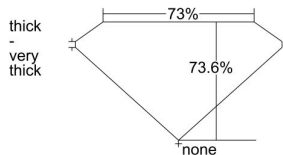

GIA®

FACSIMILE

GIA REPORT 2254645206

Verify this report at gia.edu

GIA DIAMOND DOSSIER®

May 06, 2017
GIA Report Number 2254645206
Shape and Cutting Style ..... Square Modified Brilliant
Measurements ..... 5.24 x 5.17 x 3.81 mm

GRADING RESULTS

Carat Weight ..... 0.90 carat
Color Grade ..... D
Clarity Grade S11

ADDITIONAL GRADING INFORMATION

Polish ..... Excellent
Symmetry ..... Very Good
Fluorescence ..... None
Clarity Characteristics ..... Feather
Inscription(s): GIA 2254645206

PROPORTIONS

Profile not to actual proportions

GRADING SCALES

GIA COLOR SCALE		GIA CLARITY SCALE			
COLORLESS	D	VERY VERY SLIGHTLY INCLUDED	FLAWLESS		
	E		INTERNALLY FLAWLESS		
	F	VERY SLIGHTLY INCLUDED	VVS₁		
	G		VVS₂		
	H		VS₁		
	NEAR COLORLESS	I	SLIGHTLY INCLUDED	VS₂	
		J		S1₁	
		FAINT	K	INCLUDED	S1₂
			L		I₁
			M		I₂
VERY LIGHT	N	LIGHT	I₃		
	O				
	P				
	Q				
	R