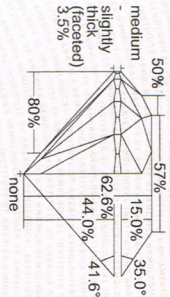

GIA®

GIA DIAMOND DOSSIER®

September 11, 2014
 GIA Report Number 1189067298
 Shape and Cutting Style Round Brilliant
 Measurements 5.47 - 5.49 x 3.44 mm

GRADING RESULTS

Carat Weight 0.63 carat
 Color Grade I
 Clarity Grade VS1
 Cut Grade Excellent

ADDITIONAL GRADING INFORMATION

Polish Excellent
 Symmetry Excellent
 Fluorescence None
 Clarity Characteristics Crystal, Feather, Needle, Pinpoint
 Inscription(s): GIA 1189067298

www.gia.edu

GIA REPORT

1189067298

Verify this report at gia.edu

PROPORTIONS

Profile to actual proportions

GRADING SCALES

GIA COLOR SCALE	GIA CLARITY SCALE	GIA CUT SCALE
D	FLAWLESS	EXCELLENT
E	INTERNAL FLAWLESS	VERY GOOD
F	VS ₁	GOOD
G	VS ₂	FAIR
H	SI ₁	POOR
I	SI ₂	
J	I ₁	
K	I ₂	
L	I ₃	
M		
N		
O		
P		
Q		
R		
S		
T		
U		
V		
W		
X		
Y		
Z		