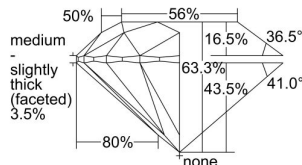

GIA®

FACSIMILE

GIA REPORT 1409929579

Verify this report at GIA.edu

GIA NATURAL DIAMOND DOSSIER®

June 14, 2022
GIA Report Number 1409929579
Shape and Cutting Style ..... Round Brilliant
Measurements ..... 6.10 - 6.14 x 3.87 mm

GRADING RESULTS

Carat Weight ..... 0.90 carat
Color Grade ..... E
Clarity Grade S11
Cut Grade ..... Excellent

ADDITIONAL GRADING INFORMATION

Polish ..... Excellent
Symmetry ..... Excellent
Fluorescence ..... None
Clarity Characteristics ..... Crystal
Inscription(s): GIA 1409929579

PROPORTIONS

Profile to actual proportions

GRADING SCALES

GIA COLOR SCALE	GIA CLARITY SCALE	GIA CUT SCALE
D	FLAWLESS	EXCELLENT
E	INTERNALLY FLAWLESS	
F	VVS₁	VERY GOOD
G		
H	VS₁	GOOD
I		
J	VS₂	FAIR
K		
L	SI₁	POOR
M		
N	I₁	
O		
P	I₂	
Q		
R	I₃	
S		
T		
U		
V		
W		
X		
Y		
Z