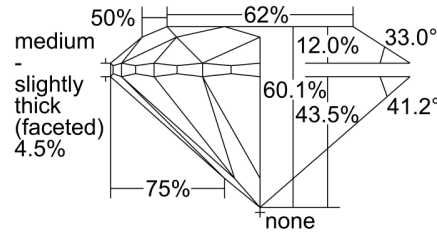

GIA REPORT
1438569458

Verify this report at GIA.edu

FACSIMILE

This is a digital representation of the original GIA Report. This representation might not be accepted in lieu of the original GIA Report in certain circumstances. The original GIA Report includes certain security features which are not reproducible on this facsimile.

GIA NATURAL DIAMOND GRADING REPORT

June 02, 2022
GIA Report Number 1438569458
Shape and Cutting Style ..... Round Brilliant
Measurements ..... 8.08 - 8.13 x 4.87 mm

GRADING RESULTS

Carat Weight ..... 2.00 carat
Color Grade I
Clarity Grade SI1
Cut Grade ..... Excellent

ADDITIONAL GRADING INFORMATION

Polish ..... Excellent
Symmetry ..... Excellent
Fluorescence ..... Faint
Inscription(s): GIA 1438569458

Comments: Additional clouds are not shown. Pinpoints are not shown.

PROPORTIONS

Profile to actual proportions