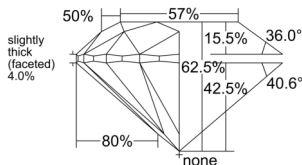

GIA®

FACSIMILE

GIA REPORT 2547338349

Verify this report at GIA.edu

GIA NATURAL DIAMOND DOSSIER®

December 29, 2025
GIA Report Number 2547338349
Shape and Cutting Style ..... Round Brilliant
Measurements ..... 5.86 - 5.90 x 3.67 mm

GRADING RESULTS

Carat Weight ..... 0.80 carat
Color Grade ..... E
Clarity Grade VS1
Cut Grade ..... Excellent

ADDITIONAL GRADING INFORMATION

Polish ..... Excellent
Symmetry ..... Excellent
Fluorescence ..... None
Clarity Characteristics ..... Cloud, Needle, Pinpoint
Inscription(s): GIA 2547338349

PROPORTIONS

GRADING SCALES

GIA COLOR SCALE

COLORLESS	D
	E
	F
	G
	H
	I
	J
NEAR COLORLESS	K
	L
FAIN	M
	N
	O
	P
VERY LIGHT	Q
	R
	S
	T
	U
	V
	W
	X
	Y
LIGHT	Z

GIA CLARITY SCALE

FLAWLESS	VERY VERY SLIGHTLY INCLUDED	VS₁	VS₂	VS₁	VS₂	SL₁	SL₂	I₁	I₂	I₃		
											FLAWLESS	INTERNALLY FLAWLESS

GIA CUT SCALE

EXCELLENT
VERY GOOD
GOOD
FAIR
POOR