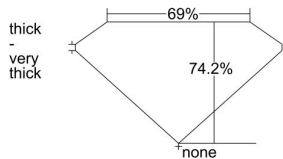

GIA®

FACSIMILE

GIA REPORT 7192615634

Verify this report at gia.edu

GIA DIAMOND DOSSIER®

March 20, 2015
GIA Report Number 7192615634
Shape and Cutting Style ..... Square Modified Brilliant
Measurements ..... 5.12 x 5.08 x 3.77 mm

GRADING RESULTS

Carat Weight ..... 0.91 carat
Color Grade ..... J
Clarity Grade VS2

ADDITIONAL GRADING INFORMATION

Polish ..... Excellent
Symmetry ..... Excellent
Fluorescence ..... None
Clarity Characteristics ..... Feather, Cloud
Inscription(s): GIA 7192615634

PROPORTIONS

Profile not to actual proportions

GRADING SCALES

GIA COLOR SCALE		GIA CLARITY SCALE	
COLORLESS	D	VERY VERY SLIGHTLY INCLUDED	FLAWLESS
	E		INTERNALLY FLAWLESS
	F		VVS₁
	G		VVS₂
	H		VS₁
NEAR COLORLESS	I	VERY SLIGHTLY INCLUDED	VS₂
	J		SI₁
	K		SI₂
FAINT	L	SLIGHTLY INCLUDED	I₁
	M		I₂
	N		I₃
VERY LIGHT	O	INCLUDED	
	P		
	Q		
LIGHT	R		
	S		
	T		
	U		
	V		
	W		
	X		
Y			
Z