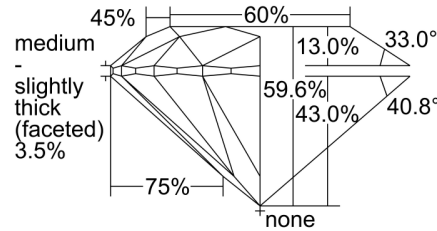

GIA NATURAL DIAMOND GRADING REPORT

November 09, 2021  
 GIA Report Number ..... 2418103651  
 Shape and Cutting Style ..... Round Brilliant  
 Measurements ..... 8.16 - 8.22 x 4.88 mm

GRADING RESULTS

Carat Weight ..... 2.01 carat  
 Color Grade ..... H  
 Clarity Grade ..... SI2  
 Cut Grade ..... Excellent

PROPORTIONS

Profile to actual proportions

CLARITY CHARACTERISTICS

KEY TO SYMBOLS\*

-  Twinning Wisp
-  Feather
-  Crystal
-  Needle

\* Red symbols denote internal characteristics (inclusions). Green or black symbols denote external characteristics (blemishes). Diagram is an approximate representation of the diamond, and symbols shown indicate type, position, and approximate size of clarity characteristics. All clarity characteristics may not be shown. Details of finish are not shown.