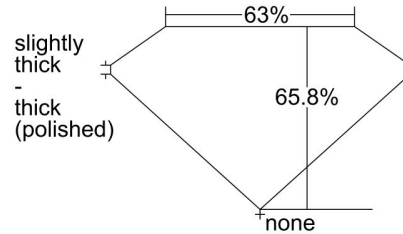

GIA NATURAL DIAMOND GRADING REPORT

May 27, 2022
 GIA Report Number 7436420721
 Shape and Cutting Style Emerald Cut
 Measurements 7.84 x 5.43 x 3.57 mm

GRADING RESULTS

Carat Weight 1.50 carat
 Color Grade D
 Clarity Grade VS1

ADDITIONAL GRADING INFORMATION

Polish Excellent
 Symmetry Very Good
 Fluorescence None
 Inscription(s): GIA 7436420721
 Comments: Surface graining is not shown.

PROPORTIONS

Profile not to actual proportions

CLARITY CHARACTERISTICS

KEY TO SYMBOLS*

- Crystal
- ⊗ Cloud
- Pinpoint
- △ Natural

* Red symbols denote internal characteristics (inclusions). Green or black symbols denote external characteristics (blemishes). Diagram is an approximate representation of the diamond, and symbols shown indicate type, position, and approximate size of clarity characteristics. All clarity characteristics may not be shown. Details of finish are not shown.