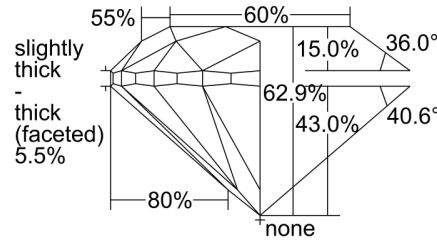

GIA NATURAL DIAMOND GRADING REPORT

July 05, 2023
 GIA Report Number 6227998819
 Shape and Cutting Style Round Brilliant
 Measurements 7.93 - 8.00 x 5.01 mm

GRADING RESULTS

Carat Weight 2.04 carat
 Color Grade H
 Clarity Grade I1
 Cut Grade Very Good

PROPORTIONS

Profile to actual proportions

CLARITY CHARACTERISTICS

KEY TO SYMBOLS*

- Twinning Wisp
- Needle
- Crystal
- Indented Natural
- Feather
- Cloud

* Red symbols denote internal characteristics (inclusions). Green or black symbols denote external characteristics (blemishes). Diagram is an approximate representation of the diamond, and symbols shown indicate type, position, and approximate size of clarity characteristics. All clarity characteristics may not be shown. Details of finish are not shown.