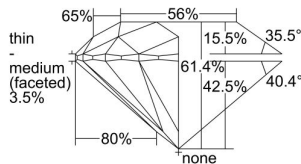

GIA®

FACSIMILE

GIA REPORT 6227687621

Verify this report at GIA.edu

GIA NATURAL DIAMOND DOSSIER®

November 08, 2022
GIA Report Number 6227687621
Shape and Cutting Style ..... Round Brilliant
Measurements ..... 6.22 - 6.26 x 3.83 mm

GRADING RESULTS

Carat Weight ..... 0.91 carat
Color Grade ..... G
Clarity Grade VS1
Cut Grade ..... Very Good

ADDITIONAL GRADING INFORMATION

Polish ..... Very Good
Symmetry ..... Very Good
Fluorescence ..... Faint
Clarity Characteristics..... Crystal, Needle, Cloud
Inspection(s): GIA 6227687621

PROPORTIONS

Profile to actual proportions

GRADING SCALES

GIA COLOR SCALE	GIA CLARITY SCALE	GIA CUT SCALE	
D	FLAWLESS	EXCELLENT	
E	INTERNALLY FLAWLESS		
F		VVS₁	VERY GOOD
G	VVS₂		
H	VS₁	GOOD	
I	VS₂		
J	SI₁	FAIR	
K	SI₂		
L	I₁	POOR	
M	I₂		
N	I₃		
O			
P			
Q			
R			
S			
T			
U			
V			
W			
X			
Y			
Z