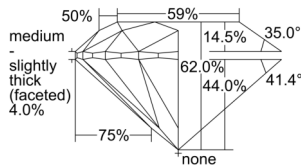

GIA®

FACSIMILE

GIA REPORT 6505290478

Verify this report at GIA.edu

GIA NATURAL DIAMOND DOSSIER®

August 27, 2024
GIA Report Number 6505290478
Shape and Cutting Style ..... Round Brilliant
Measurements ..... 5.42 - 5.46 x 3.37 mm

GRADING RESULTS

Carat Weight ..... 0.62 carat
Color Grade ..... H
Clarity Grade VS2
Cut Grade ..... Excellent

ADDITIONAL GRADING INFORMATION

Polish ..... Excellent
Symmetry ..... Excellent
Fluorescence ..... Faint
Clarity Characteristics ..... Cloud
Inscription(s): GIA 6505290478

PROPORTIONS

Profile to actual proportions

GRADING SCALES

GIA COLOR SCALE	GIA CLARITY SCALE	GIA CUT SCALE	
D	FLAWLESS	EXCELLENT	
E	INTERNALLY FLAWLESS		
F		VVS₁	VERY GOOD
G	VVS₂		
H	VS₁	GOOD	
I	VS₂		
J	SI₁	FAIR	
K	SI₂		
L	I₁	POOR	
M	I₂		
N	I₃		
O			
P			
Q			
R			
S			
T			
U			
V			
W			
X			
Y			
Z