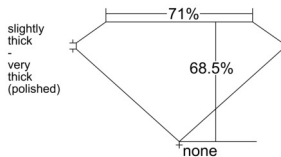

GIA®

FACSIMILE

GIA REPORT 5231699460

Verify this report at GIA.edu

GIA NATURAL DIAMOND DOSSIER®

September 08, 2025
GIA Report Number 5231699460
Shape and Cutting Style ..... Square Modified Brilliant
Measurements ..... 5.69 x 5.59 x 3.83 mm

GRADING RESULTS

Carat Weight ..... 1.01 carat
Color Grade ..... F
Clarity Grade VS1

ADDITIONAL GRADING INFORMATION

Polish ..... Excellent
Symmetry ..... Very Good
Fluorescence ..... None
Clarity Characteristics ..... Feather, Indented Natural
Inscription(s): GIA 5231699460

PROPORTIONS

Profile not to actual proportions

GRADING SCALES

GIA COLOR SCALE		GIA CLARITY SCALE			
COLORLESS	D	VERY VERY SLIGHTLY INCLUDED	FLAWLESS		
	E		INTERNALLY FLAWLESS		
	F	VERY SLIGHTLY INCLUDED	VS₁		
	G		VS₂		
	H		VS₁		
	NEAR COLORLESS	I	SLIGHTLY INCLUDED	VS₂	
		J		SI₁	
		FAINT	K	INCLUDED	SI₂
			L		I₁
			M		I₂
VERT LIGHT	N	LIGHT	I₃		
	O				
	P				
	Q				
	R