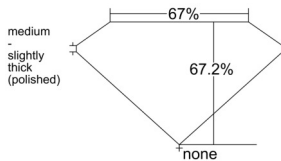

GIA®

FACSIMILE

GIA REPORT 5543083246

Verify this report at GIA.edu

GIA NATURAL DIAMOND DOSSIER®

November 25, 2025
GIA Report Number 5543083246
Shape and Cutting Style ..... **Cut-Cornered Rectangular Modified Brilliant**
Measurements ..... 6.70 x 5.02 x 3.38 mm

GRADING RESULTS

Carat Weight ..... 0.95 carat
Color Grade I
Clarity Grade ..... Internally Flawless

ADDITIONAL GRADING INFORMATION

Polish ..... Excellent
Symmetry ..... Excellent
Fluorescence ..... None
Clarity Characteristics ..... Minor Details of Polish
Inscription(s): GIA 5543083246

PROPORTIONS

Profile not to actual proportions

GRADING SCALES

GIA COLOR SCALE		GIA CLARITY SCALE			
COLORLESS	D	VERY VERY SLIGHTLY INCLUDED	FLAWLESS		
	E		INTERNALLY FLAWLESS		
	F	VERY SLIGHTLY INCLUDED	VVS₁		
	G		VVS₂		
	H		VS₁		
	NEAR COLORLESS	I	SLIGHTLY INCLUDED	VS₂	
		J		SI₁	
		FAINT	K	INCLUDED	SI₂
			L		I₁
			M		I₂
VERT LIGHT	N	LIGHT	I₃		
	O				
	P				
	Q				
	R