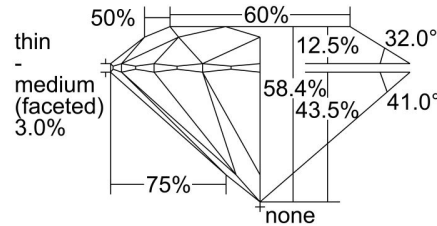

**GIA NATURAL DIAMOND GRADING REPORT**

 October 29, 2020  
 GIA Report Number ..... 2135560750  
 Shape and Cutting Style ..... Round Brilliant  
 Measurements ..... 7.54 - 7.56 x 4.41 mm

**GRADING RESULTS**

 Carat Weight ..... 1.51 carat  
 Color Grade ..... G  
 Clarity Grade ..... SI1  
 Cut Grade ..... Excellent

**ADDITIONAL GRADING INFORMATION**

 Polish ..... Excellent  
 Symmetry ..... Excellent  
 Fluorescence ..... None  
 Inscription(s): GIA 2135560750  
**Comments:** Additional clouds are not shown.

**PROPORTIONS**

Profile to actual proportions

**CLARITY CHARACTERISTICS**

**KEY TO SYMBOLS\***

-  Cloud
-  Crystal
-  Needle

\* Red symbols denote internal characteristics (inclusions). Green or black symbols denote external characteristics (blemishes). Diagram is an approximate representation of the diamond, and symbols shown indicate type, position, and approximate size of clarity characteristics. All clarity characteristics may not be shown. Details of finish are not shown.