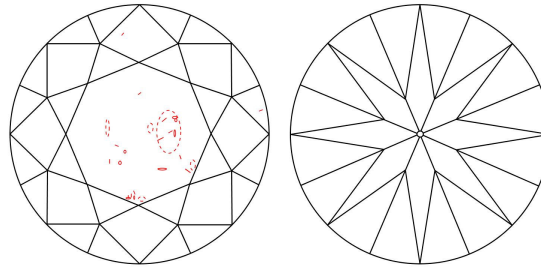

**GIA NATURAL DIAMOND GRADING REPORT**

 October 29, 2020  
 GIA Report Number ..... 2135560750  
 Shape and Cutting Style ..... Round Brilliant  
 Measurements ..... 7.54 - 7.56 x 4.41 mm

**GRADING RESULTS**

 Carat Weight ..... 1.51 carat  
 Color Grade ..... G  
 Clarity Grade ..... SI1  
 Cut Grade ..... Excellent

**ADDITIONAL GRADING INFORMATION**

 Polish ..... Excellent  
 Symmetry ..... Excellent  
 Fluorescence ..... None  
 Inscription(s): GIA 2135560750  
**Comments:** Additional clouds are not shown.

**PROPORTIONS**

Profile to actual proportions

**CLARITY CHARACTERISTICS**

**KEY TO SYMBOLS\***

-  Cloud
-  Crystal
-  Needle

\* Red symbols denote internal characteristics (inclusions). Green or black symbols denote external characteristics (blemishes). Diagram is an approximate representation of the diamond, and symbols shown indicate type, position, and approximate size of clarity characteristics. All clarity characteristics may not be shown. Details of finish are not shown.