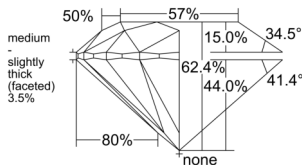

GIA®

FACSIMILE

GIA REPORT 6512268789

Verify this report at GIA.edu

GIA NATURAL DIAMOND DOSSIER®

January 27, 2025
GIA Report Number **6512268789**
Shape and Cutting Style ..... **Round Brilliant**
Measurements ..... **3.80 - 3.81 x 2.37 mm**

GRADING RESULTS

Carat Weight ..... **0.21 carat**
Color Grade ..... **G**
Clarity Grade ..... **Internally Flawless**
Cut Grade ..... **Excellent**

ADDITIONAL GRADING INFORMATION

Polish ..... **Excellent**
Symmetry ..... **Excellent**
Fluorescence ..... **Faint**
Clarity Characteristics.....**Natural, Minor Details of Polish**
Inscription(s): **GIA 6512268789**

PROPORTIONS

GRADING SCALES

GIA COLOR SCALE

COLORESS	D
	E
	F
	G
	H
	I
	J
NEAR COLORESS	K
	L
	M
	N
	O
	P
	R
	S
	T
	U
	V
	W
	X
	Y
	Z

GIA CLARITY SCALE

VERY VERY SLIGHTLY INCLUDED	FLAWLESS
	INTERNALLY FLAWLESS
VERY SLIGHTLY INCLUDED	VVS₁
	VVS₂
SLIGHTLY INCLUDED	VS₁
	VS₂
INCLUDED	SI₁
	SI₂
	I₁
	I₂
	I₃

GIA CUT SCALE

EXCELLENT
VERY GOOD
GOOD
FAIR
POOR