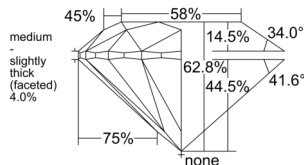

GIA®

FACSIMILE

GIA REPORT 1518429941

Verify this report at GIA.edu

GIA NATURAL DIAMOND DOSSIER®

February 17, 2025
GIA Report Number 1518429941
Shape and Cutting Style ..... Round Brilliant
Measurements ..... 3.57 - 3.62 x 2.26 mm

GRADING RESULTS

Carat Weight ..... 0.18 carat
Color Grade ..... F
Clarity Grade VVS2
Cut Grade ..... Excellent

ADDITIONAL GRADING INFORMATION

Polish ..... Excellent
Symmetry ..... Very Good
Fluorescence ..... Faint
Clarity Characteristics ..... Feather, Pinpoint
Inscription(s): GIA 1518429941

PROPORTIONS

Profile to actual proportions