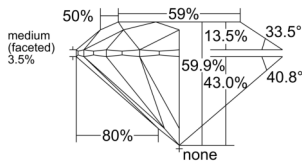

GIA®

FACSIMILE

GIA REPORT 3515782071

Verify this report at GIA.edu

GIA NATURAL DIAMOND DOSSIER®

April 04, 2025
GIA Report Number 3515782071
Shape and Cutting Style ..... Round Brilliant
Measurements ..... 3.93 - 3.94 x 2.36 mm

GRADING RESULTS

Carat Weight ..... 0.22 carat
Color Grade ..... D
Clarity Grade VVS2
Cut Grade ..... Excellent

ADDITIONAL GRADING INFORMATION

Polish ..... Excellent
Symmetry ..... Excellent
Fluorescence ..... Faint
Clarity Characteristics ..... Pinpoint
Inscription(s): GIA 3515782071

PROPORTIONS

Profile to actual proportions

GRADING SCALES

GIA COLOR SCALE	GIA CLARITY SCALE	GIA CUT SCALE	
D	FLAWLESS	EXCELLENT	
E	INTERNALLY FLAWLESS		
F		VVS₁	VERY GOOD
G	VVS₂		
H	VS₁	GOOD	
I	VS₂		
J	SI₁	FAIR	
K	SI₂		
L	I₁	POOR	
M			
N			
O	I₂		
P			
Q	I₃		
R			
S			
T			
U			
V			
W			
X			
Y			
Z