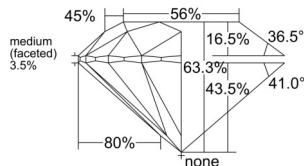

GIA®

FACSIMILE

GIA REPORT 7512780921

Verify this report at GIA.edu

GIA NATURAL DIAMOND DOSSIER®

April 04, 2025
GIA Report Number 7512780921
Shape and Cutting Style ..... Round Brilliant
Measurements ..... 5.36 - 5.40 x 3.40 mm

GRADING RESULTS

Carat Weight ..... 0.60 carat
Color Grade ..... K
Clarity Grade VS2
Cut Grade ..... Excellent

ADDITIONAL GRADING INFORMATION

Polish ..... Very Good
Symmetry ..... Excellent
Fluorescence ..... None
Clarity Characteristics..... Crystal, Needle
Inscription(s): GIA 7512780921

PROPORTIONS

Profile to actual proportions

GRADING SCALES

GIA COLOR SCALE	GIA CLARITY SCALE	GIA CUT SCALE
Colorless	Flawless	Excellent
Near Colorless	Internally Flawless	
Faint	VVS₁	Very Good
Very Light	VVS₂	
Light	VS₁	Good
	VS₂	
	SI₁	Fair
	SI₂	
	I₁	Poor
	I₂	
	I₃