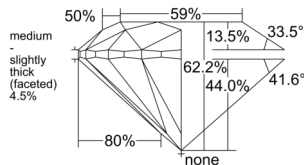

GIA®

FACSIMILE

GIA REPORT

1513670553

Verify this report at GIA.edu

GIA NATURAL DIAMOND DOSSIER®

March 25, 2025
GIA Report Number 1513670553
Shape and Cutting Style ..... Round Brilliant
Measurements ..... 3.69 - 3.72 x 2.30 mm

GRADING RESULTS

Carat Weight ..... 0.19 carat
Color Grade ..... F
Clarity Grade VS1
Cut Grade ..... Excellent

ADDITIONAL GRADING INFORMATION

Polish ..... Excellent
Symmetry ..... Excellent
Fluorescence ..... None
Clarity Characteristics ..... Feather, Pinpoint
Inscription(s): GIA 1513670553

PROPORTIONS

Profile to actual proportions