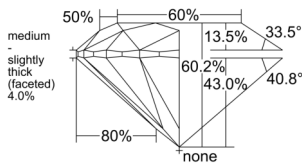

GIA®

FACSIMILE

GIA REPORT 6512416068

Verify this report at GIA.edu

GIA NATURAL DIAMOND DOSSIER®

February 17, 2025
GIA Report Number 6512416068
Shape and Cutting Style ..... Round Brilliant
Measurements ..... 5.57 - 5.61 x 3.36 mm

GRADING RESULTS

Carat Weight ..... 0.65 carat
Color Grade ..... D
Clarity Grade VVS1
Cut Grade ..... Excellent

ADDITIONAL GRADING INFORMATION

Polish ..... Excellent
Symmetry ..... Excellent
Fluorescence ..... Faint
Clarity Characteristics ..... Cloud, Pinpoint
Inscription(s): GIA 6512416068

PROPORTIONS

Profile to actual proportions