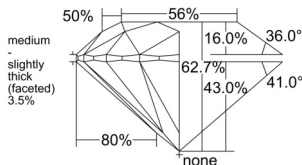

GIA®

FACSIMILE

GIA REPORT 6521078932

Verify this report at GIA.edu

GIA NATURAL DIAMOND DOSSIER®

May 08, 2025
GIA Report Number **6521078932**
Shape and Cutting Style ..... **Round Brilliant**
Measurements ..... **3.58 - 3.63 x 2.26 mm**

GRADING RESULTS

Carat Weight ..... **0.18 carat**
Color Grade ..... **D**
Clarity Grade **VS1**
Cut Grade ..... **Excellent**

ADDITIONAL GRADING INFORMATION

Polish ..... **Excellent**
Symmetry ..... **Very Good**
Fluorescence ..... **None**
Clarity Characteristics..... **Crystal, Cloud**
Inscription(s): **GIA 6521078932**

PROPORTIONS

GRADING SCALES

GIA COLOR SCALE

COLORLESS	D
	E
	F
	G
	H
	I
	J
NEAR COLORLESS	K
	L
Faint	M
	N
	O
	P
	Q
	R
	S
	T
	U
	V
	W
	X
	Y
Light	Z

GIA CLARITY SCALE

FLAWLESS	INTERNAL FLAWLESS	
		FLAWLESS
VERY VERY SLIGHTLY INCLUDED	VVS₁	
	VVS₂	
VERY SLIGHTLY INCLUDED	VS₁	
	VS₂	
SLIGHTLY INCLUDED	SI₁	
	SI₂	
INCLUDED	I₁	
	I₂	
	I₃	

GIA CUT SCALE

EXCELLENT
VERY GOOD
GOOD
FAIR
POOR