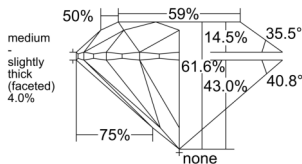

GIA®

FACSIMILE

GIA REPORT 2527328936

Verify this report at GIA.edu

GIA NATURAL DIAMOND DOSSIER®

June 03, 2025
GIA Report Number 2527328936
Shape and Cutting Style ..... Round Brilliant
Measurements ..... 3.61 - 3.63 x 2.23 mm

GRADING RESULTS

Carat Weight ..... 0.18 carat
Color Grade ..... F
Clarity Grade ..... Internally Flawless
Cut Grade ..... Excellent

ADDITIONAL GRADING INFORMATION

Polish ..... Excellent
Symmetry ..... Very Good
Fluorescence ..... None
Clarity Characteristics ..... Minor Details of Polish
Inspection(s): GIA 2527328936

PROPORTIONS

Profile to actual proportions