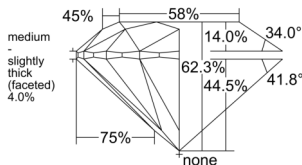

GIA®

FACSIMILE

GIA REPORT 6522245434

Verify this report at GIA.edu

GIA NATURAL DIAMOND DOSSIER®

May 27, 2025
GIA Report Number 6522245434
Shape and Cutting Style ..... Round Brilliant
Measurements ..... 3.66 - 3.68 x 2.29 mm

GRADING RESULTS

Carat Weight ..... 0.19 carat
Color Grade ..... D
Clarity Grade VVS2
Cut Grade ..... Excellent

ADDITIONAL GRADING INFORMATION

Polish ..... Excellent
Symmetry ..... Excellent
Fluorescence ..... None
Clarity Characteristics ..... Cloud, Feather, Pinpoint
Inscription(s): GIA 6522245434

PROPORTIONS

Profile to actual proportions

GRADING SCALES

GIA COLOR SCALE

COLORLESS	D
	E
	F
	G
	H
	I
	J
NEAR COLORLESS	K
	L
Faint	M
	N
	O
	P
Very Light	Q
	R
	S
	T
	U
	V
Light	W
	X
	Y
	Z

GIA CLARITY SCALE

FLAWLESS	INTERNAL FLAWLESS	EXCELLENT	
VERY VERY SLIGHTLY INCLUDED	VVS₁	VERY GOOD	
	VVS₂		
VERY SLIGHTLY INCLUDED	VS₁	GOOD	
	VS₂		
SLIGHTLY INCLUDED	SI₁	FAIR	
	SI₂		
INCLUDED	I₁	POOR	
	I₂		
	I₃