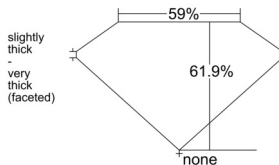

GIA®

FACSIMILE

GIA REPORT 2526362786

Verify this report at GIA.edu

GIA NATURAL DIAMOND DOSSIER®

June 04, 2025
GIA Report Number 2526362786
Shape and Cutting Style ..... Oval Brilliant
Measurements ..... 6.69 x 4.73 x 2.92 mm

GRADING RESULTS

Carat Weight ..... 0.62 carat
Color Grade ..... J
Clarity Grade VS1

ADDITIONAL GRADING INFORMATION

Polish ..... Excellent
Symmetry ..... Very Good
Fluorescence ..... None
Clarity Characteristics ..... Crystal, Cloud
Inscription(s): GIA 2526362786

PROPORTIONS

Profile not to actual proportions

GRADING SCALES

GIA COLOR SCALE		GIA CLARITY SCALE	
COLORLESS	D	VERY VERY SLIGHTLY INCLUDED	FLAWLESS
	E		INTERNALLY FLAWLESS
	F		VVS₁
	G		VVS₂
	H		VS₁
	I		VS₂
	J		SI₁
	K		SI₂
	L		I₁
	M		I₂
NEAR COLORLESS	N	SLIGHTLY INCLUDED	I₃
	O		
	P		
	Q		
FAINT	R		
	S		
	T		
	U		
VERT LIGHT	V		
	W		
	X		
	Y		
LIGHT	Z