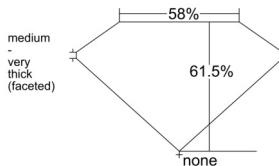

GIA®

FACSIMILE

GIA REPORT 6522323091

Verify this report at GIA.edu

GIA NATURAL DIAMOND DOSSIER®

June 02, 2025
GIA Report Number 6522323091
Shape and Cutting Style ..... Pear Brilliant
Measurements ..... 5.97 x 3.81 x 2.35 mm

GRADING RESULTS

Carat Weight ..... 0.32 carat
Color Grade ..... F
Clarity Grade ..... Internally Flawless

ADDITIONAL GRADING INFORMATION

Polish ..... Excellent
Symmetry ..... Good
Fluorescence ..... None
Clarity Characteristics..... Minor Details of Polish
Inscription(s): GIA 6522323091

PROPORTIONS

Profile not to actual proportions

GRADING SCALES

GIA COLOR SCALE		GIA CLARITY SCALE	
COLORLESS	D	VERY VERY SLIGHTLY INCLUDED	FLAWLESS
	E		INTERNALLY FLAWLESS
	F		VVS₁
	G		VVS₂
	H		VS₁
	I		VS₂
	J		SI₁
	K		SI₂
	L		I₁
	M		I₂
NEAR COLORLESS	N	SLIGHTLY INCLUDED	I₃
	O		
	P		
	Q		
FAINT	R		
	S		
	T		
	U		
VERT LIGHT	V		
	W		
	X		
	Y		
LIGHT	Z