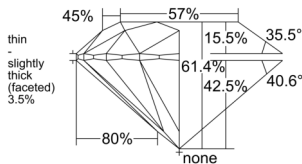

GIA®

FACSIMILE

GIA REPORT 5526615000

Verify this report at GIA.edu

GIA NATURAL DIAMOND DOSSIER®

July 03, 2025
GIA Report Number 5526615000
Shape and Cutting Style ..... Round Brilliant
Measurements ..... 3.71 - 3.73 x 2.28 mm

GRADING RESULTS

Carat Weight ..... 0.19 carat
Color Grade ..... F
Clarity Grade VS1
Cut Grade ..... Excellent

ADDITIONAL GRADING INFORMATION

Polish ..... Excellent
Symmetry ..... Excellent
Fluorescence ..... None
Clarity Characteristics ..... Feather, Pinpoint
Inscription(s): GIA 5526615000

PROPORTIONS

Profile to actual proportions