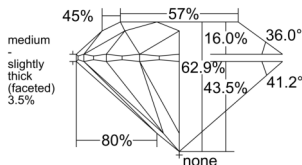

GIA®

FACSIMILE

GIA REPORT 2527623735

Verify this report at GIA.edu

GIA NATURAL DIAMOND DOSSIER®

July 02, 2025
GIA Report Number 2527623735
Shape and Cutting Style ..... Round Brilliant
Measurements ..... 3.58 - 3.62 x 2.26 mm

GRADING RESULTS

Carat Weight ..... 0.18 carat
Color Grade ..... F
Clarity Grade VS1
Cut Grade ..... Excellent

ADDITIONAL GRADING INFORMATION

Polish ..... Excellent
Symmetry ..... Very Good
Fluorescence ..... None
Clarity Characteristics..... Cloud, Crystal, Needle, Pinpoint
Inscription(s): GIA 2527623735

PROPORTIONS

GRADING SCALES

GIA COLOR SCALE

COLORLESS	D
	E
	F
	G
	H
	I
	J
NEAR COLORLESS	K
	L
FAIN	M
	N
	O
	P
VERY LIGHT	Q
	R
	S
	T
	U
	V
	W
	X
	Y
LIGHT	Z

GIA CLARITY SCALE

FLAWLESS	INTERNAL FLAWLESS	
		FLAWLESS
VERY VERY SLIGHTLY INCLUDED	VVS₁	
	VVS₂	
VERY SLIGHTLY INCLUDED	VS₁	
	VS₂	
SLIGHTLY INCLUDED	SI₁	
	SI₂	
INCLUDED	I₁	
	I₂	
	I₃	

GIA CUT SCALE

EXCELLENT
VERY GOOD
GOOD
FAIR
POOR