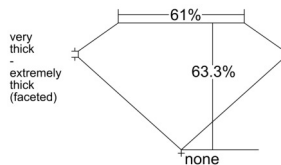

GIA®

FACSIMILE

GIA REPORT

7511407856

Verify this report at GIA.edu

GIA NATURAL DIAMOND DOSSIER®

February 14, 2025

GIA Report Number 7511407856

Shape and Cutting Style ..... Oval Brilliant

Measurements ..... 6.09 x 4.41 x 2.79 mm

GRADING RESULTS

Carat Weight ..... 0.50 carat

Color Grade L

Clarity Grade SI2

ADDITIONAL GRADING INFORMATION

Polish ..... Excellent

Symmetry ..... Very Good

Fluorescence ..... Medium Blue

Clarity Characteristics ..... Feather

Inscription(s): GIA 7511407856

PROPORTIONS

Profile not to actual proportions

GRADING SCALES

GIA COLOR SCALE		GIA CLARITY SCALE			
COLORLESS	D	VERY VERY SLIGHTLY INCLUDED	FLAWLESS		
	E		INTERNALLY FLAWLESS		
	F		VVS₁		
	G		VVS₂		
	NEAR COLORLESS	H	VERY SLIGHTLY INCLUDED	VS₁	
		I		VS₂	
		FAINT	J	SLIGHTLY INCLUDED	SI₁
			K		SI₂
	L		I₁		
	M		I₂		
N	I₃				
O					
VERT LIGHT	P	INCLUDED			
	Q				
	R				
	S				
	T				
	U				
	V				
	W				
LIGHT	X				
	Y				
	Z