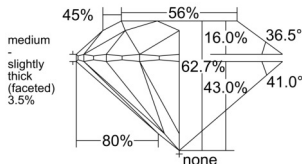

GIA®

FACSIMILE

GIA REPORT 3515410523

Verify this report at GIA.edu

GIA NATURAL DIAMOND DOSSIER®

February 14, 2025
GIA Report Number 3515410523
Shape and Cutting Style ..... Round Brilliant
Measurements ..... 4.41 - 4.43 x 2.77 mm

GRADING RESULTS

Carat Weight ..... 0.33 carat
Color Grade I
Clarity Grade ..... Internally Flawless
Cut Grade ..... Excellent

ADDITIONAL GRADING INFORMATION

Polish ..... Excellent
Symmetry ..... Excellent
Fluorescence ..... Strong Blue
Clarity Characteristics ..... Minor Details of Polish
Inscription(s): GIA 3515410523

PROPORTIONS

Profile to actual proportions