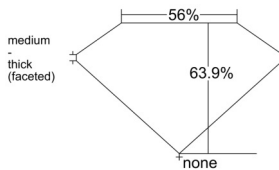

GIA®

FACSIMILE

GIA REPORT 6515702434

Verify this report at GIA.edu

GIA NATURAL DIAMOND DOSSIER®

March 25, 2025
GIA Report Number 6515702434
Shape and Cutting Style ..... Oval Brilliant
Measurements ..... 6.21 x 4.29 x 2.74 mm

GRADING RESULTS

Carat Weight ..... 0.46 carat
Color Grade ..... F
Clarity Grade SI1

ADDITIONAL GRADING INFORMATION

Polish ..... Excellent
Symmetry ..... Very Good
Fluorescence ..... Strong Blue
Clarity Characteristics..... Crystal, Feather
Inscription(s): GIA 6515702434

PROPORTIONS

Profile not to actual proportions

GRADING SCALES

GIA COLOR SCALE		GIA CLARITY SCALE			
COLORLESS	D	VERY VERY SLIGHTLY INCLUDED	FLAWLESS		
	E		INTERNALLY FLAWLESS		
	F	VERY SLIGHTLY INCLUDED	VVS₁		
	G		VVS₂		
	H		VS₁		
	NEAR COLORLESS	I	SLIGHTLY INCLUDED	VS₂	
		J		SI₁	
		FAINT	K	INCLUDED	SI₂
			L		I₁
			M		I₂
VERT LIGHT	N	LIGHT	I₃		
	O				
	P				
	Q				
	R