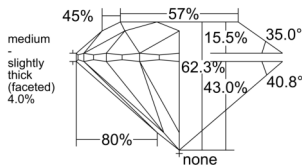

GIA®

FACSIMILE

GIA REPORT 6512704292

Verify this report at GIA.edu

GIA NATURAL DIAMOND DOSSIER®

March 28, 2025
GIA Report Number **6512704292**
Shape and Cutting Style ..... **Round Brilliant**
Measurements ..... **5.39 - 5.42 x 3.37 mm**

GRADING RESULTS

Carat Weight ..... **0.61 carat**
Color Grade ..... **F**
Clarity Grade **VS2**
Cut Grade ..... **Excellent**

ADDITIONAL GRADING INFORMATION

Polish ..... **Excellent**
Symmetry ..... **Excellent**
Fluorescence ..... **Medium Blue**
Clarity Characteristics..... **Cloud, Crystal**
Inscription(s): **GIA 6512704292**

PROPORTIONS

GRADING SCALES

GIA COLOR SCALE	GIA CLARITY SCALE	GIA CUT SCALE
D	FLAWLESS	EXCELLENT
E	FLAWLESS	
F	INTERNALLY FLAWLESS	VERY GOOD
G	FLAWLESS	
H	VVS₁	GOOD
I	VVS₂	
J	VS₁	FAIR
K	VS₂	
L	SI₁	POOR
M	SI₂	
N	I₁	
O	I₂	
P	I₃	
Q		
R		
S		
T		
U		
V		
W		
X		
Y		
Z