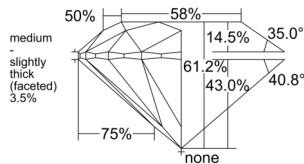

GIA®

FACSIMILE

GIA REPORT

7518699318

Verify this report at GIA.edu

GIA NATURAL DIAMOND DOSSIER®

March 28, 2025

GIA Report Number 7518699318

Shape and Cutting Style ..... Round Brilliant

Measurements ..... 4.98 - 5.01 x 3.06 mm

GRADING RESULTS

Carat Weight ..... 0.47 carat

Color Grade ..... H

Clarity Grade S11

Cut Grade ..... Excellent

ADDITIONAL GRADING INFORMATION

Polish ..... Excellent

Symmetry ..... Excellent

Fluorescence ..... Medium Blue

Clarity Characteristics ..... Crystal

Inscription(s): GIA 7518699318

PROPORTIONS

Profile to actual proportions

GRADING SCALES

GIA COLOR SCALE

COLORLESS	D
	E
	F
	G
	H
	I
	J
NEAR COLORLESS	K
	L
Faint	M
	N
	O
	P
Very Light	Q
	R
	S
	T
	U
	V
Light	W
	X
	Y
	Z

GIA CLARITY SCALE

FLAWLESS	INTERNAL FLAWLESS	
		FLAWLESS
VERY VERY SLIGHTLY INCLUDED	VVS₁	
	VVS₂	
VERY SLIGHTLY INCLUDED	VS₁	
	VS₂	
SLIGHTLY INCLUDED	SI₁	
	SI₂	
INCLUDED	I₁	
	I₂	
	I₃	

GIA CUT SCALE

EXCELLENT
VERY GOOD
GOOD
FAIR
POOR