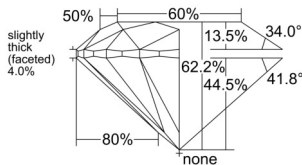

GIA®

FACSIMILE

GIA REPORT 6522784986

Verify this report at GIA.edu

GIA NATURAL DIAMOND DOSSIER®

July 16, 2025
GIA Report Number 6522784986
Shape and Cutting Style ..... Round Brilliant
Measurements ..... 5.36 - 5.41 x 3.35 mm

GRADING RESULTS

Carat Weight ..... 0.60 carat
Color Grade ..... D
Clarity Grade VVS2
Cut Grade ..... Excellent

ADDITIONAL GRADING INFORMATION

Polish ..... Excellent
Symmetry ..... Excellent
Fluorescence ..... Medium Blue
Clarity Characteristics ..... Pinpoint
Inscription(s): GIA 6522784986

PROPORTIONS

Profile to actual proportions

GRADING SCALES

GIA COLOR SCALE	GIA CLARITY SCALE	GIA CUT SCALE	
D	FLAWLESS	EXCELLENT	
E	INTERNALLY FLAWLESS		
F		VVS₁	VERY GOOD
G	VVS₂		
H	VS₁	GOOD	
I	VS₂		
J	SI₁	FAIR	
K	SI₂		
L	I₁	POOR	
M	I₂		
N	I₃		
O			
P			
Q			
R			
S			
T			
U			
V			
W			
X			
Y			
Z