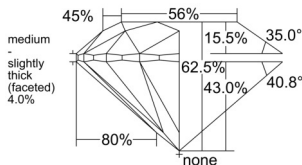

GIA®

FACSIMILE

GIA REPORT 7538637813

Verify this report at GIA.edu

GIA NATURAL DIAMOND DOSSIER®

October 06, 2025
GIA Report Number 7538637813
Shape and Cutting Style ..... Round Brilliant
Measurements ..... 3.69 - 3.71 x 2.31 mm

GRADING RESULTS

Carat Weight ..... 0.19 carat
Color Grade ..... E
Clarity Grade VS2
Cut Grade ..... Excellent

ADDITIONAL GRADING INFORMATION

Polish ..... Excellent
Symmetry ..... Excellent
Fluorescence ..... None
Clarity Characteristics ..... Feather
Inscription(s): GIA 7538637813

PROPORTIONS

Profile to actual proportions