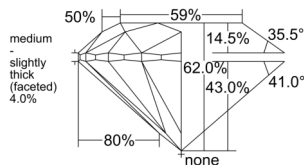

GIA®

FACSIMILE

GIA REPORT 7533637038

Verify this report at GIA.edu

GIA NATURAL DIAMOND DOSSIER®

October 08, 2025
GIA Report Number 7533637038
Shape and Cutting Style ..... Round Brilliant
Measurements ..... 3.60 - 3.62 x 2.24 mm

GRADING RESULTS

Carat Weight ..... 0.18 carat
Color Grade ..... E
Clarity Grade VS1
Cut Grade ..... Excellent

ADDITIONAL GRADING INFORMATION

Polish ..... Excellent
Symmetry ..... Excellent
Fluorescence ..... None
Clarity Characteristics ..... Feather
Inscription(s): GIA 7533637038

PROPORTIONS

Profile to actual proportions