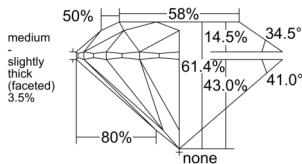

GIA®

FACSIMILE

GIA REPORT 1535637043

Verify this report at GIA.edu

GIA NATURAL DIAMOND DOSSIER®

October 06, 2025
GIA Report Number 1535637043
Shape and Cutting Style ..... Round Brilliant
Measurements ..... 3.65 - 3.66 x 2.24 mm

GRADING RESULTS

Carat Weight ..... 0.18 carat
Color Grade ..... F
Clarity Grade VS1
Cut Grade ..... Excellent

ADDITIONAL GRADING INFORMATION

Polish ..... Very Good
Symmetry ..... Excellent
Fluorescence ..... None
Clarity Characteristics ..... Feather, Pinpoint
Inscription(s): GIA 1535637043

PROPORTIONS

GRADING SCALES

GIA COLOR SCALE

COLORLESS	D
	E
	F
	G
	H
	I
	J
NEAR COLORLESS	K
	L
FAIN	M
	N
	O
	P
	Q
VERY LIGHT	R
	S
	T
	U
	V
	W
	X
	Y
LIGHT	Z

GIA CLARITY SCALE

FLAWLESS	INTERNAL FLAWLESS	
		FLAWLESS
VERY VERY SLIGHTLY INCLUDED	VVS₁	
	VVS₂	
VERY SLIGHTLY INCLUDED	VS₁	
	VS₂	
SLIGHTLY INCLUDED	SI₁	
	SI₂	
INCLUDED	I₁	
	I₂	
	I₃	

GIA CUT SCALE

EXCELLENT
VERY GOOD
GOOD
FAIR
POOR