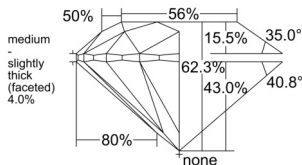

GIA®

FACSIMILE

GIA REPORT 1537628449

Verify this report at GIA.edu

GIA NATURAL DIAMOND DOSSIER®

October 07, 2025
GIA Report Number 1537628449
Shape and Cutting Style ..... Round Brilliant
Measurements ..... 3.70 - 3.72 x 2.31 mm

GRADING RESULTS

Carat Weight ..... 0.19 carat
Color Grade ..... F
Clarity Grade VS1
Cut Grade ..... Excellent

ADDITIONAL GRADING INFORMATION

Polish ..... Excellent
Symmetry ..... Excellent
Fluorescence ..... None
Clarity Characteristics ..... Feather, Pinpoint
Inscription(s): GIA 1537628449

PROPORTIONS

GRADING SCALES

GIA COLOR SCALE

COLORLESS	D
	E
	F
	G
	H
	I
	J
NEAR COLORLESS	K
	L
FAIN	M
	N
	O
	P
VERY LIGHT	Q
	R
	S
	T
	U
	V
	W
	X
	Y
LIGHT	Z

GIA CLARITY SCALE

FLAWLESS	INTERNAL FLAWLESS	
		FLAWLESS
VERY VERY SLIGHTLY INCLUDED	VERY SLIGHTLY INCLUDED	
		VVS₁
	VVS₂	
SLIGHTLY INCLUDED	INCLUDED	
		VS₁
	VS₂	
	SI₁	
	SI₂	
	I₁	
	I₂	
	I₃	

GIA CUT SCALE

EXCELLENT
VERY GOOD
GOOD
FAIR
POOR